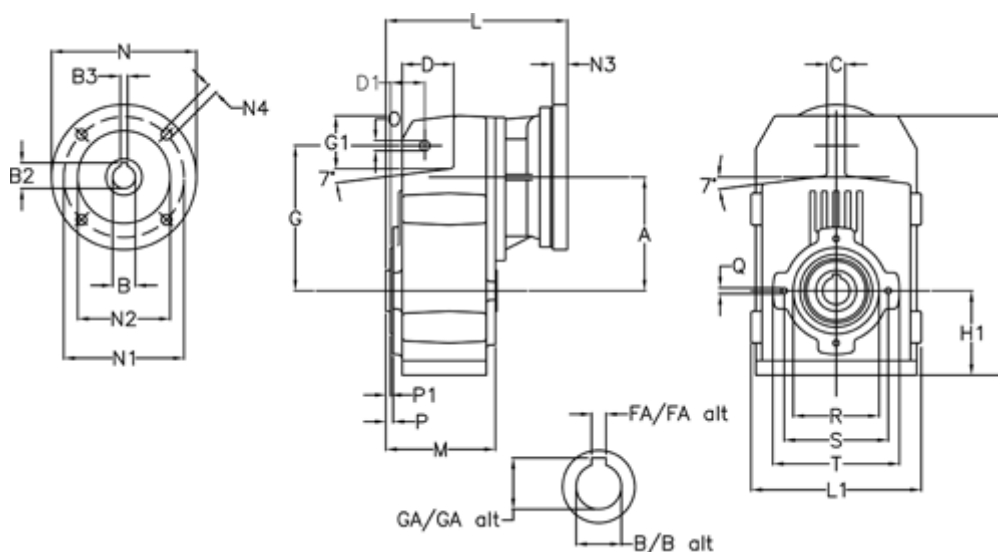

Article number: 29560303013240

Description: Shaft mounted gear  
A312H35-30,1-P100B5

## Measures

A = 150.50	FA = 10	M = 125.0	Q = M10x17
B = 35	G = 170	N = 250	R = 110
B1 = 28	G1 = 84.0	N1 = 215	S = 130
B2 = 31.3	GA = 38.3	N2 = 180	T = 150
B3 = 8	H = 326.0	N4 = M12x16	
C = 20	H1 = 102.0	O = 13	
D = 68.0	L = 255.0	P = 6.5	
D1 = 54.0	L1 = 210	P1 = 3.5	